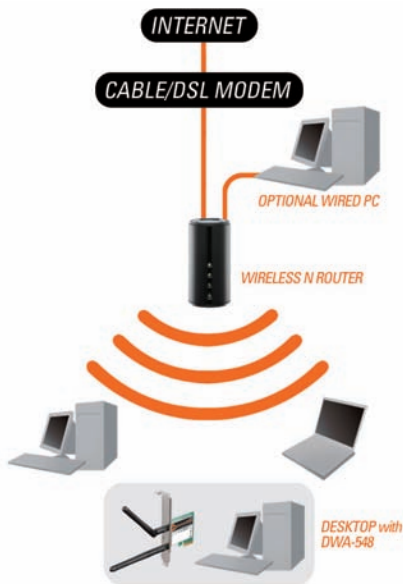

WHAT THIS PRODUCT DOES

The DWA-548 Wireless N 300 PCI Express Desktop Adapter connects your computer to a high-speed wireless network and provides a fast wireless connection with superior reception. Once connected, you can access your network's high-speed Internet connection while also getting secure access to shared photos, files, music, video, printers, and storage.

BENEFITS

- Wireless N technology enables high speed, enhanced web surfing
- Fits any standard PCI Express slot
- Access a secure wireless network using advanced WPA or WPA2 encryption
- Easy to install and use with the D-Link Setup Wizard and Wi-Fi Protected Setup (WPS)
- Backward compatible with 802.11b/g devices including game consoles and digital media players
- Increased bandwidth, reliability, and functionality over legacy PCI cards

YOUR NETWORK SETUP

TECHNICAL SPECIFICATIONS

OS SUPPORT

- Windows 7, Vista, or XP SP3

STANDARDS

- IEEE 802.11n
- IEEE 802.11g

INTERFACE

- PCI Express (PCIe)

SECURITY

- Wi-Fi Protected Access (WPA™ & WPA2™)
- 64/128-bit WEP
- Wi-Fi Protected Setup - PIN & PBC

WIRELESS FREQUENCY RANGE

- 2.4GHz - 2.4835GHz

MAXIMUM OUTPUT POWER (EIRP)

- 18.6dBm

ANTENNA

- Detachable 2 dBi dipole antenna

DIAGNOSTIC LED

- Activity

OPERATING TEMPERATURE

- 0 to 40 °C (32 to 104 °F)

STORAGE TEMPERATURE

- -20 to 65 °C (-4 to 149 °F)

OPERATING HUMIDITY

- 10% to 90% (Non-condensing)

STORAGE HUMIDITY

- 5% to 95% (Non-condensing)

DIMENSIONS (L x W x H)²

- 63.5 x 55 x 11.42 mm
  (2.5 x 2.2 x 0.4 inches)

WEIGHT

- 42.5 g (1.5 oz)

CERTIFICATIONS

- FCC Class B
- IC
- Wi-Fi
- Wi-Fi Protected Setup
- CE

¹ Please note that operating frequency ranges vary depending on the regulations of individual countries and jurisdictions.

² Size of device only, excludes antennas.

D-Link Corporation
No. 289 Xinhua 3rd Road, Neihu, Taipei 114, Taiwan
Specifications are subject to change without notice.
D-Link is a registered trademark of D-Link Corporation and its overseas subsidiaries.
All other trademarks belong to their respective owners.
©2012 D-Link Corporation. All rights reserved.
Release 01 (March 2012)