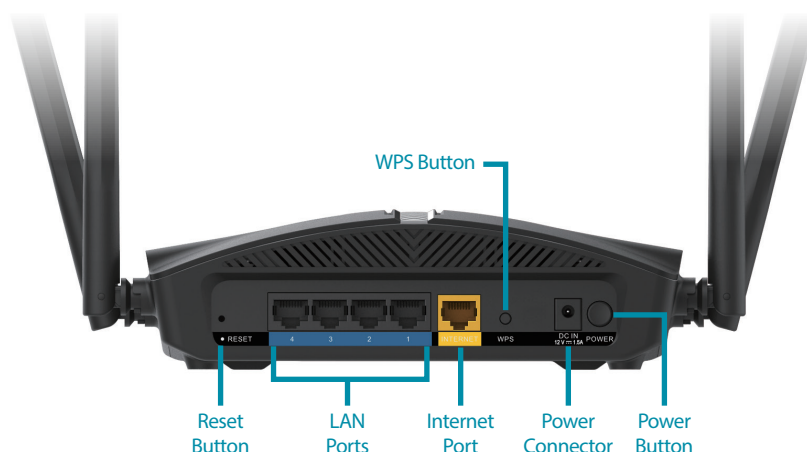

Security for Your Network with D-Fend

Kick security up a notch with D-Fend security protection for your network. Keep your kids safe online with age-based profiles and the ability to pause the internet when you need to. All this is part of the comprehensive parental controls offered by D-Fend. With D-Fend you can also take control of your devices and be the first to know and respond to potentially threatening activity on your network, such as devices trying to connect to malicious addresses, or unidentified devices joining your network. When you are away from home you can also deny any new devices from connecting to your network. D-Fend also works with Amazon Alexa to give you a new way to command and monitor your home network using your voice. You can scan your network, block devices, and get up to speed on your network notifications - all without lifting a finger.

Easy to Set Up and Manage

Sharing your Internet connection doesn't have to be a complicated process; just download the free D-Link Wi-Fi app for your mobile device and follow the on-screen step-by-step instructions to set up your DIR-1360. You also have the option to use a web browser to access the setup wizard and to manage your router. Support for industry-standard Wi-Fi Protected Setup (WPS) lets you create encrypted connections to new devices by pressing a button. In addition, the access control features allow you to restrict access to your network, giving you greater control over your network users.

Always Up-to-Date with the Latest Features