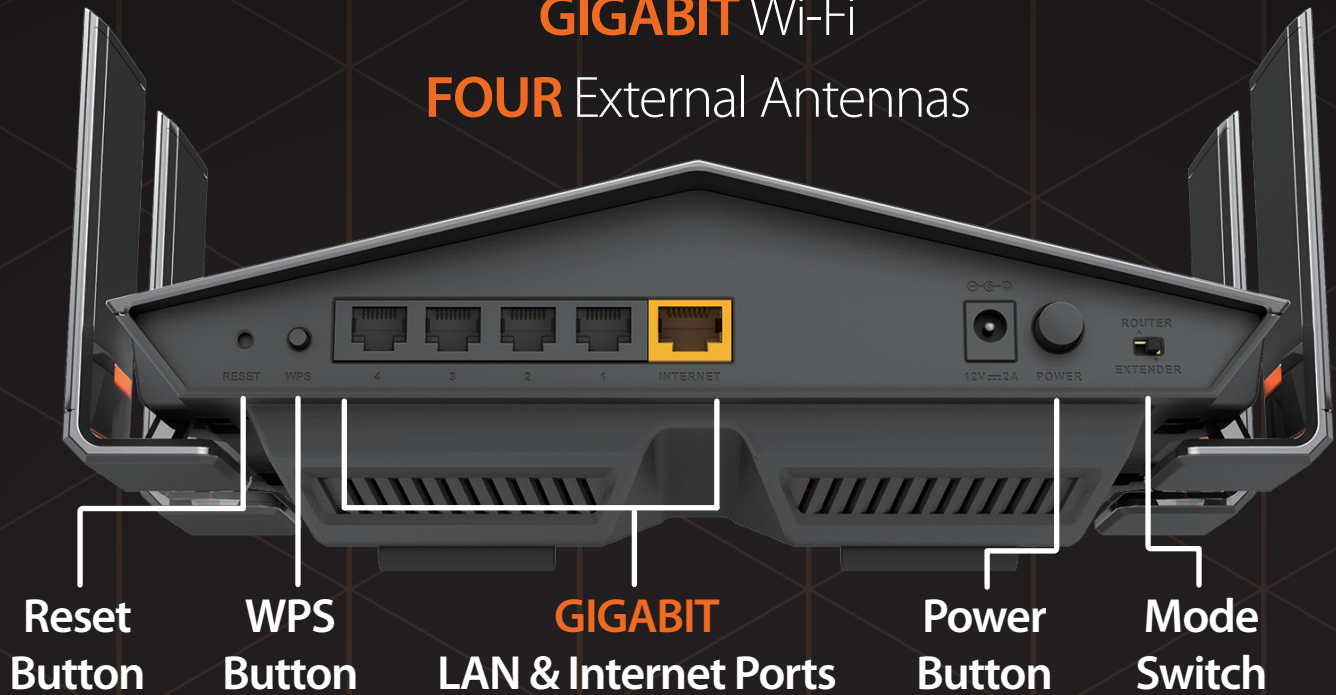

Advanced AC
SmartBeam
Enhanced Speed & Range

High Power Amplifier
Stronger Signal &
Longer Range

HYPER-FAST SPEED FOR HD STREAMING & GAMING

GIGABIT Wi-Fi
FOUR External Antennas

Super-Charged with Smarter Wireless AC Features

The DIR-879's 802.11ac wireless standard brings a host of new technologies to create the best wireless networking experience to date. High-Speed 802.11ac provides Gigabit wireless connectivity of up to 1900 Mbps (Up to 1300 Mbps 5 GHz AC + up to 600 Mbps 2.4 GHz N)^{1,2} allowing you to create a blazing fast home network that connects all of your computers, game consoles, 4K video capable set top boxes, and mobile devices to your broadband Internet connection. Plus, with AC SmartBeam technology you don't have to worry about your existing older devices limiting performance.

More Power, More Antennas, More Coverage

The DIR-879 features the strongest and most sensitive wireless radio we've ever built, offering four times the power of a typical wireless router's³, letting you blanket large areas or multi-story buildings with Wi-Fi. The DIR-879's superior design allows you to enjoy full motion, high definition video calls on your mobile device while moving from room to room in your home. Featuring a 3x4 antenna configuration, the DIR-879 offers better data rates, fewer dead-spots, more coverage, and increased reliability.