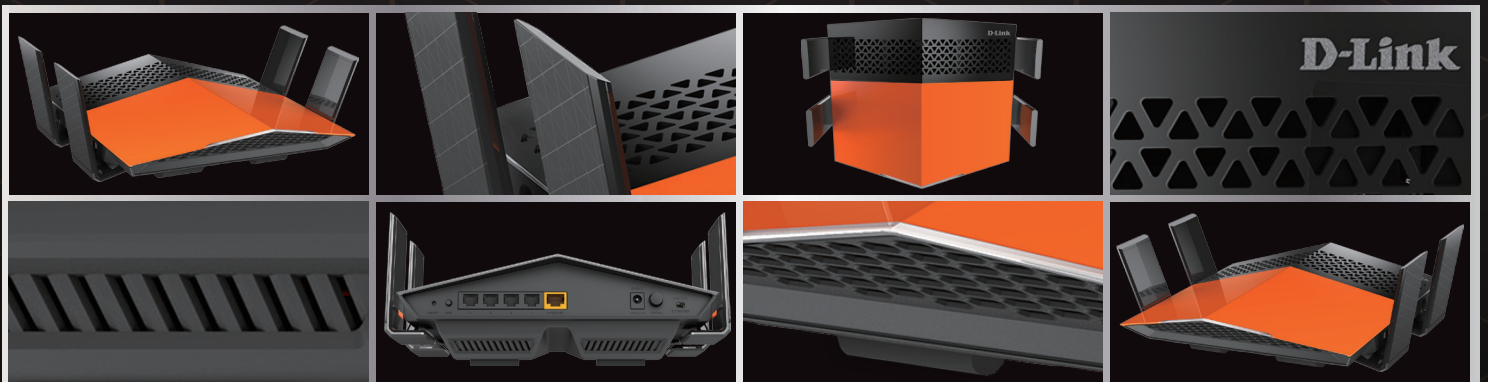

EXO

FAST looks
and **PERFORMANCE** to match

1.0 GHz Dual Core
Processor
Better, Faster, Stronger

Dual-Band Wi-Fi
Ultimate Coverage,
Ultimate Reliability

D-Link Smart
Connect Technology
Hassle Free Connectivity

Advanced AC
SmartBeam
Enhanced Speed & Range

High Power Amplifier
Stronger Signal &
Longer Range

HYPER-FAST SPEED FOR HD STREAMING & GAMING

GIGABIT Wi-Fi
FOUR External Antennas

Super-Charged with Smarter Wireless AC Features

The DIR-879's 802.11ac wireless standard brings a host of new technologies to create the best wireless networking experience to date. High-Speed 802.11ac provides Gigabit wireless connectivity of up to 1900 Mbps (Up to 1300 Mbps 5 GHz AC + up to 600 Mbps 2.4 GHz N)^{1,2} allowing you to create a blazing fast home network that connects all of your computers, game consoles, 4K video capable set top boxes, and mobile devices to your broadband Internet connection. Plus, with AC SmartBeam technology you don't have to worry about your existing older devices limiting performance.

More Power, More Antennas, More Coverage

The DIR-879 features the strongest and most sensitive wireless radio we've ever built, offering four times the power of a typical wireless router's³, letting you blanket large areas or multi-story buildings with Wi-Fi. The DIR-879's superior design allows you to enjoy full motion, high definition video calls on your mobile device while moving from room to room in your home. Featuring a 3x4 antenna configuration, the DIR-879 offers better data rates, fewer dead-spots, more coverage, and increased reliability.