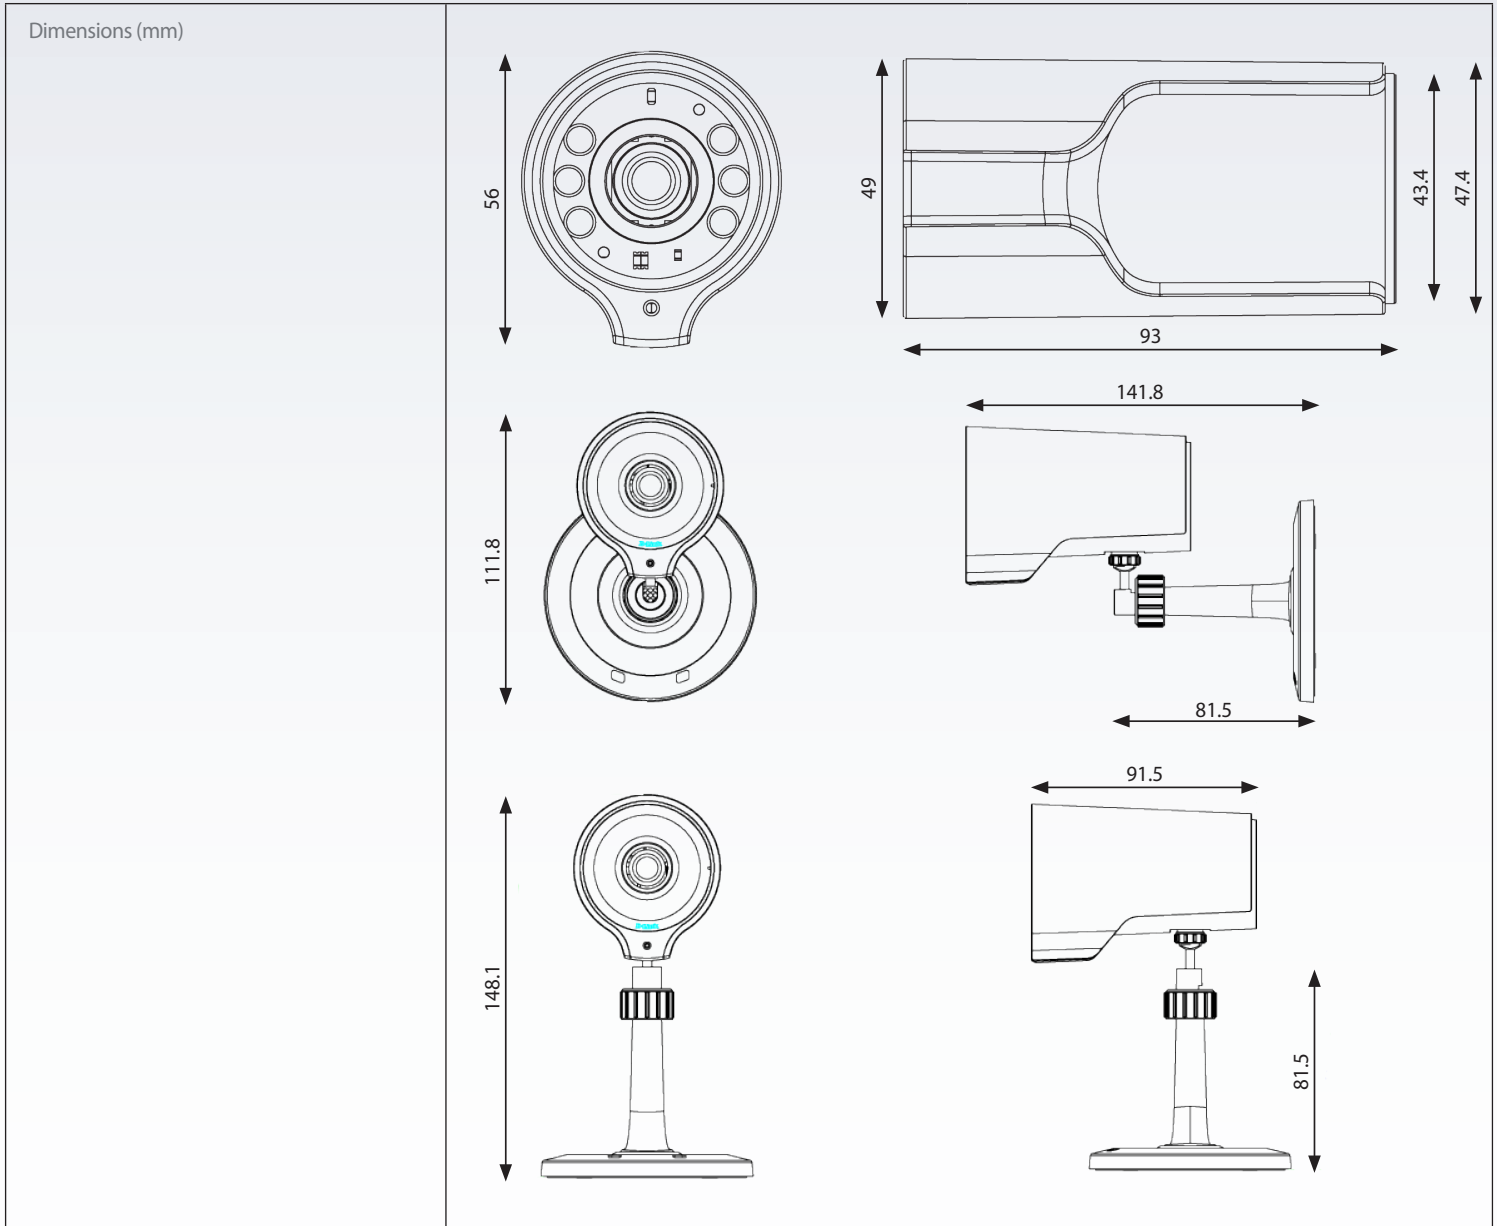

DCS-7000L Wireless AC Day/Night HD Mini Bullet Cloud Camera

Order Information

Part Number	Description
DCS-7000L	Wireless AC Day/Night HD Mini Bullet Cloud Camera

¹ Frame rates when streaming video may vary depending on network conditions and method used.
² An SD 1.1, SDHC 2.0, SDXC 3.1 Class 6 or above card is recommended. Supports capacities up to 128 GB.

Updated 2014/07/21