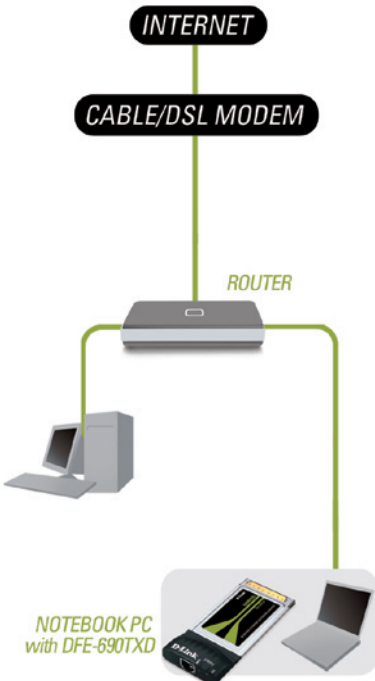

YOUR NETWORK SETUP

¹1-Year Limited Warranty available only in the USA and Canada.

²Computer must adhere to Microsoft's recommended System Requirements. Please contact Microsoft for details.

³The software included with this product is not Mac-compatible.

⁴Latest software and documentation are available at <http://support.dlink.com>.

All references to speed are for comparison purposes only. Product specifications, size and shape are subject to change without notice, and actual product appearance may differ from that depicted herein.

WIRED

MINIMUM SYSTEM REQUIREMENTS

- + Computer with:
  - Windows Vista², Windows® XP SP2², Windows 2000 SP4², or Mac OS® X (v10.2/v10.3)³
  - CD-ROM Drive
  - 20MB Hard Disk Space
  - 32-Bit Cardbus Type II Slot

PACKAGE CONTENTS

- + 10/100 Fast Ethernet Notebook Cardbus Adapter
- + Quick Installation Guide
- + CD-ROM⁴ with
  - Installation Wizard
  - Product Documentation

D-Link Systems, Inc. 17595 Mt. Herrmann Street Fountain Valley CA 92708 www.dlink.com
©2003-2007 D-Link Corporation/D-Link Systems, Inc. All rights reserved. D-Link and the D-Link logo are trademarks or registered trademarks of D-Link Corporation or its subsidiaries in the United States and/or other countries. Windows Vista is either a registered trademark or trademark of Microsoft Corporation in the United States and/or other countries. Windows is a registered trademark of Microsoft Corporation in the United States and other countries. Other trademarks or registered trademarks are the property of their respective owners.